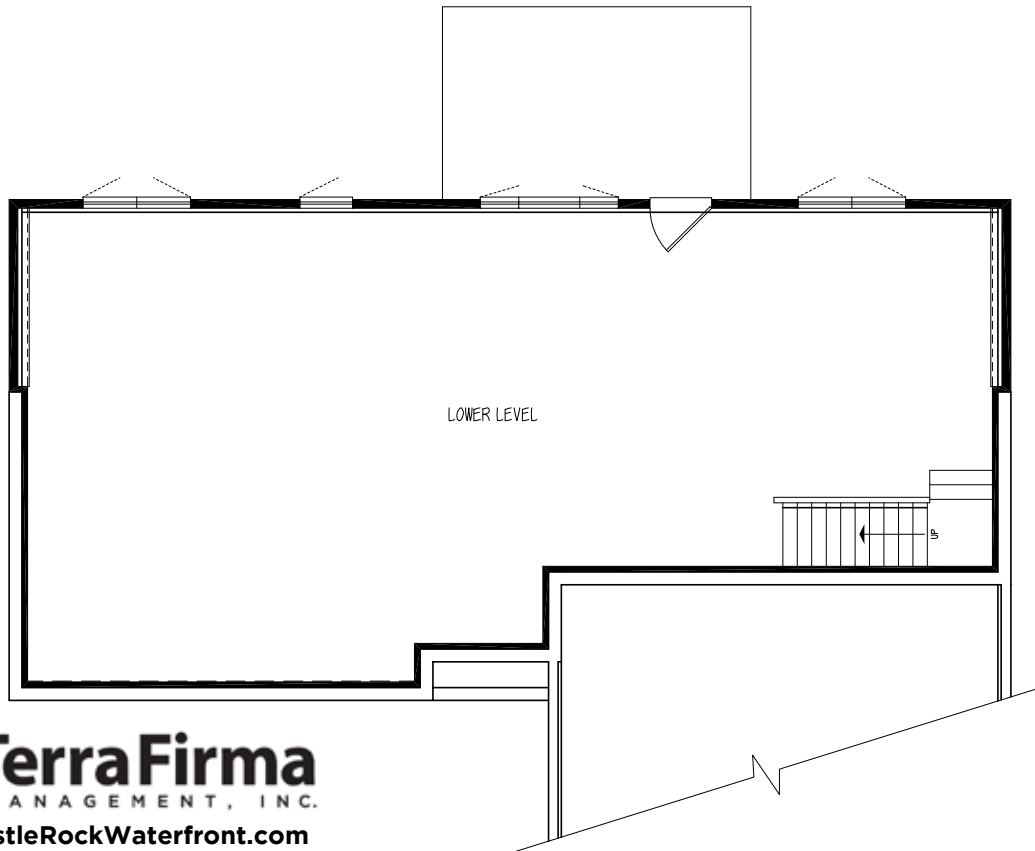

CASTLE ROCK LAKE

WISCONSIN'S FAVORITE LAKE

Home Plan # 3

Terra Firma
MANAGEMENT, INC.

www.CastleRockWaterfront.com

(888) 470-5253

Home Plan # 3

www.CastleRockWaterfront.com
(888) 470-5253