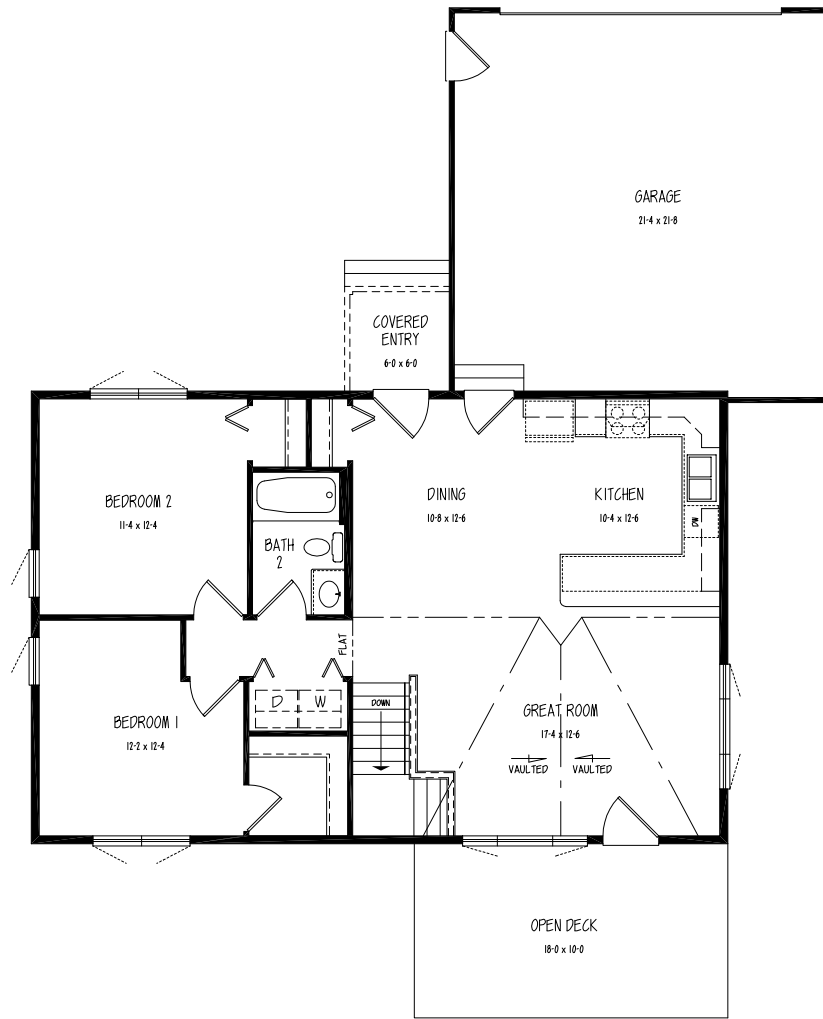

CASTLE ROCK LAKE

WISCONSIN'S FAVORITE LAKE

Home Plan # 2

Terra Firma
MANAGEMENT, INC.

www.CastleRockWaterfront.com

(888) 470-5253

Home Plan # 2

www.CastleRockWaterfront.com
(888) 470-5253