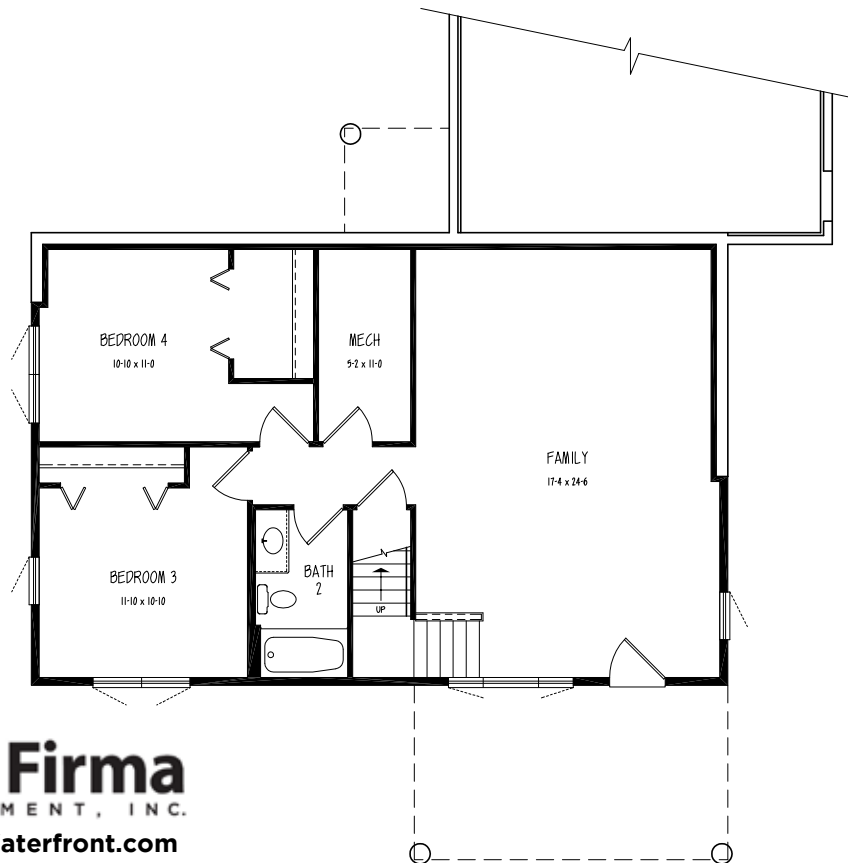

CASTLE ROCK LAKE

WISCONSIN'S FAVORITE LAKE

Home Plan # 2

Terra Firma
MANAGEMENT, INC.

www.CastleRockWaterfront.com

(888) 470-5253

Home Plan # 2

www.CastleRockWaterfront.com
(888) 470-5253